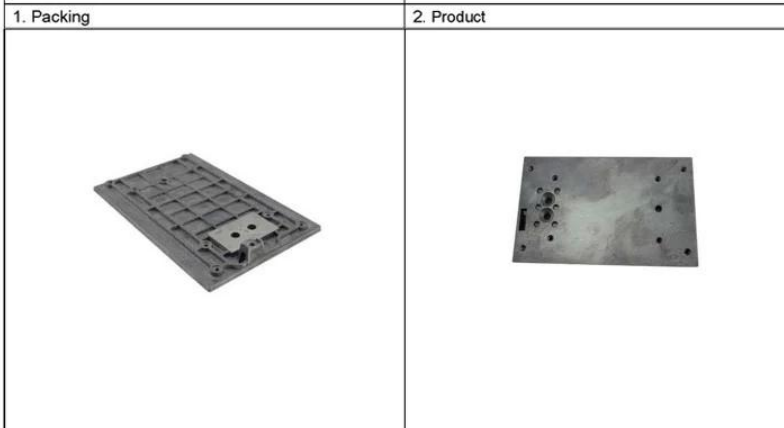

Inspection Report

Report No.: XYSL-140605
Supplier : XY-GLOBAL

Inspection Date: 2th Jul, 2014
Inspector: Leo

Inspection only for: PO . XYSL-140605 Item No. XY11WD029	Inspection Result: PASS

Description	Finished Q'ty	Sample Size	Defect Found	Defects Description	Acceptable Q'ty
XY11WD029	8000PCS	5% inspection	0pcs	No failure	8000pcs

Appearance Inspection :
No failure,

Dimension Inspection:
No failure , below measurement report for reference.

Assembly Test:
No failure

Inspection Summary
The inspection sample plan is 100% inspection.

Digital photo records :